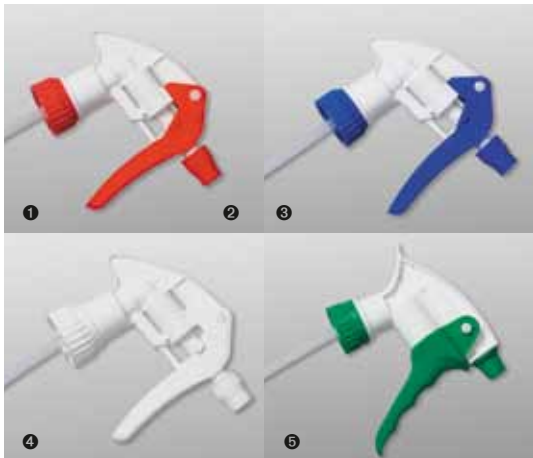

Sprayers and Cleaners

Trigger Sprayers And Bottles

- Marino offers sprayers to meet all your various needs — multipurpose, heavy duty, and solvent resistant.
- All sprayers are adjustable to provide fine mist to a steady stream.
- Dip tubes are available in two lengths and come equipped with filter screen.
- All Marino bottles are blow molded from high density polyethylene and are available in three sizes, 568 ml, 852 ml and 1137 ml / 16 oz, 24 oz and 32 oz, to meet different needs.
- Heavy duty high output sprayer has s 3.5 ml per stroke output

Item	Code	Description	Size	kg	lbs	Cube m	Cube ft	Pack
1	TS5911-8	Multi purpose sprayer – dip tube – red/white	20 cm / 8 in	7.0	15.43	.045	1.6	200
2	TS5911-9	Multi purpose sprayer – dip tube – red/white	23 cm / 9 in	7.0	15.43	.045	1.6	200
3	TS5912-9	Multi purpose sprayer – dip tube – blue/white	23 cm / 9 in	7.0	15.43	.045	1.6	200
4	TS5913-9	Multi purpose sprayer – dip tube – white/white	23 cm / 9 in	7.0	15.43	.045	1.6	200
5	TS7700-9	High output sprayer – dip tube – white/green	23 cm / 9 in	10.4	22.4	.068	2.41	200