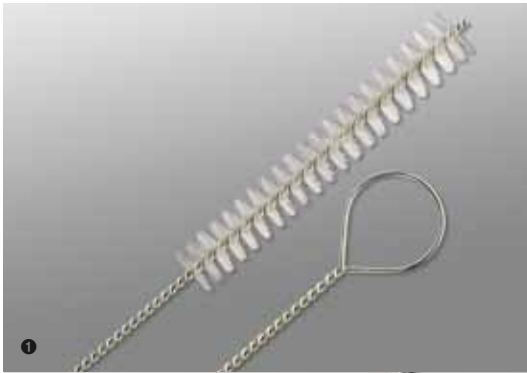

Twisted Pro Scrubs

- Twisted pro scrubs are specially designed to reach within, around or along the surface of various equipment.
- Brushes are designed to clean all glass and Pyrex® pots and dispensers
- For cleaning fryers and cooling systems
- Designed to withstand high temperatures.