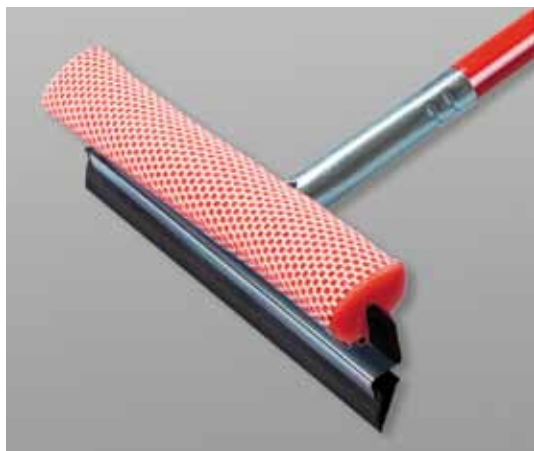

Handy Car/Window Squeegee

- Ideal for use in or around your home.
- Handy to put in your car.
- Gentle scrubber.
- Durable rubber squeegee.

Code	Description	Size	kg	lbs	Cube m	Cube ft	Pack
WS09100	Tall handle squeegee	25 cm head with 50 cm handle / 10 in head with 20 in handle	18.5	40.79	.051	1.8	10