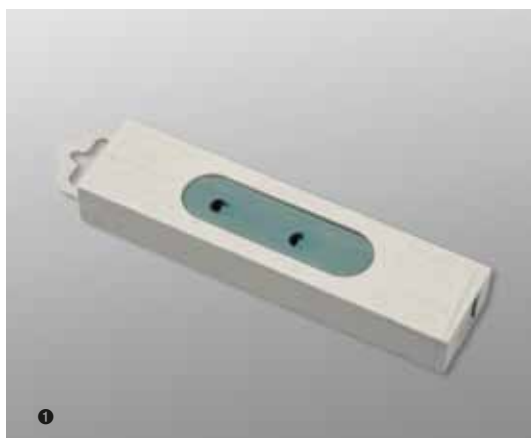

Scrapers and Blades

- Glass blades with reversible razor sharp edge
- Glass stainless steel scaper holder fits squeegee handle.
- Hand held razor holder locks to secure razor in place