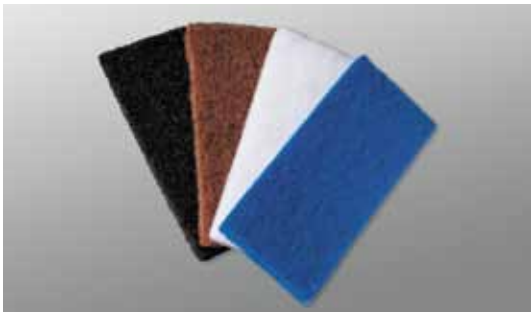

Utility Scouring Pads

A variety of scrubbing pads designed for an assortment of cleaning requirement. Combine with utility pad holder flat “Sticky” holder (sold separately) to perform a variety of cleaning tasks.

Code	Description	Size	kg	lbs	Cube m	Cube ft	Pack
MIUTPWH	White utility pads – light	25 x 11.7 cm / 10 x 4 5/8 in	.5	1.1	.020	.7	20/1
MIUTPBRN	Brown utility pads – heavy duty	25 x 11.7 cm / 10 x 4 5/8 in	.5	1.1	.020	.7	20/1
MIUTPBLA	Black utility pads – coarse	25 x 11.7 cm / 10 x 4 5/8 in	.5	1.1	.020	.7	20/1
MIUTPBLU	Blue utility pads – medium	25 x 11.7 cm / 10 x 4 5/8 in	.5	1.1	.020	.7	20/1