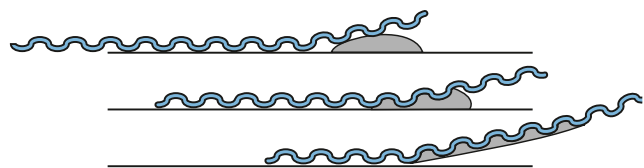

⇒ WIPING DIRECTION

*BMA Institute – Biologisches Mess-und Analyselabor.