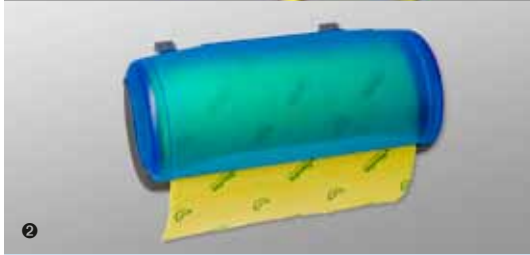

Quick'n Dry Sponge Cloths and Dispenser

With its convenient dispenser, the highly absorbing Quick'n Dry is especially suited for spill pick-up and wet wiping in professional kitchens.

Quick'n Dry is based on the same material as the original Wettex® sponge cloth – 1/3 cotton and 2/3 cellulose. Extra long cotton fibers makes the cloth durable but still flexible and soft. Optimum fibre density and pore size means excellent absorption – up to 15 times its own weight. The dispenser is recommended for wallmounting.

Efficiency. Quick'n Dry saves time due to fast wetting, easy rinsing and wringing and last but not least – extra high absorption capacity.

Convenience. Always ready to use – pull out and cut. Use the cloth once and throw it away, or wash it over and over again at 95°C / 203°F.

Ergonomics. Low friction, high absorption and softness

Environment & hygiene. Compostable and fully biodegradable. Water-based colour and chlorine-free production process.

Quick'n Dry

Item	Code	Description	Size	kg	lbs	Cube m	Cube ft	Pack
1	CL121439	Quick'n Dry Roll - Yellow perforated	25 x 1000 cm / 9 ¾ x 394 ¾ in					4
2	CL121439-O	Quick'n Dry Roll Dispenser	15 x 35 cm / 5 x 12 in					6

Sponge Cloths

Item	Code	Description	Size	kg	lbs	Cube m	Cube ft	Pack
3	CL77218	Sponge cloth dry – yellow	26.5 x 41 cm / 10 ½ x 16 ¼ in	.46	.93	.012	.43	10
3	CL77219	Sponge cloth dry – blue	26.5 x 41 cm / 10 ½ x 16 ¼ in	.46	.93	.012	.43	10
3	CL77220	Sponge cloth dry – red	26.5 x 41 cm / 10 ½ x 16 ¼ in	.46	.93	.012	.43	10
4	CL1124	Aqua Wet - sponge cloth	18 x 22 cm / 7 x 8 ½ in	.13	.28	.003	.12	5

MicroRoll

Lightweight 100% microfibre wipe offering outstanding lint free cleaning performance with a greater than 99.93% removal of bacteria