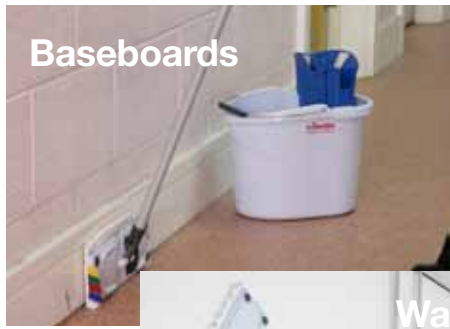

Walls

Baseboards