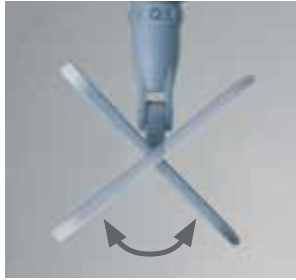

A complete system = solves every task

The Swep Duo System is a complete, highly efficient floor cleaning system. Two different types of two-sided microfibre mops cover most application areas, and you can easily clean floors, stairs and walls as well as ceilings with Swep Duo System. Thanks to the trapezoid shape of the frame it's also easy to clean in corners and other hard-to-reach spaces.

The jointed 3D-connection between handle and frame makes it easy to manoeuvre the mop – even in rooms tightly packed with furniture.

The Swep Duo System is perfect for office environments, residential properties and schools, but also suitable for healthcare, hotels and restaurants. So if you want to make a difference when it comes to ergonomics and economy – choose Swep Duo System. Twice as intelligent.

Two-sided flip-frame

- Doubles the cleaning area
- Just flip the frame around and keep on cleaning!

Trapezoid shape

- Ideal for corners, stairs and hard-to-reach spaces
- Flexible end makes mop changes easier

3D-connection

- Easy to manoeuvre in packed or small spaces
- Even pressure from the centre and out
- Makes cleaning of vertical surfaces – such as walls and doors – easier

Gripping hole

- Makes changing to a new mop easier – such as walls and doors – easier