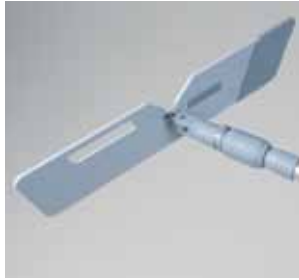

A complete system = solves every task

The Swep Duo System is a complete, highly efficient floor cleaning system. Two different types of two-sided microfibre mops cover most application areas, and you can easily clean floors, stairs and walls as well as ceilings with Swep Duo System. Thanks to the trapezoid shape of the frame it's also easy to clean in corners and other hard-to-reach spaces.

The jointed 3D-connection between handle and frame makes it easy to manoeuvre the mop – even in rooms tightly packed with furniture.

The Swep Duo System is perfect for office environments, residential properties and schools, but also suitable for healthcare, hotels and restaurants. So if you want to make a difference when it comes to ergonomics and economy – choose Swep Duo System. Twice as intelligent.

Swep Duo – a close-up.

In every detail, the Swep Duo System is designed for ergonomic and economic cleaning. And due to the high quality of both hardware and mops, Swep Duo System will be an investment that pays off – both in the short and long. Swep Duo System is also compatible with other Swep products. Please contact your Vileda Professional representative for further information.

Two-sided flip-frame

- Doubles the cleaning area
- Just flip the frame around and keep on cleaning!

Trapezoid shape

- Ideal for corners, stairs and hard-to-reach spaces
- Flexible end makes mop changes easier